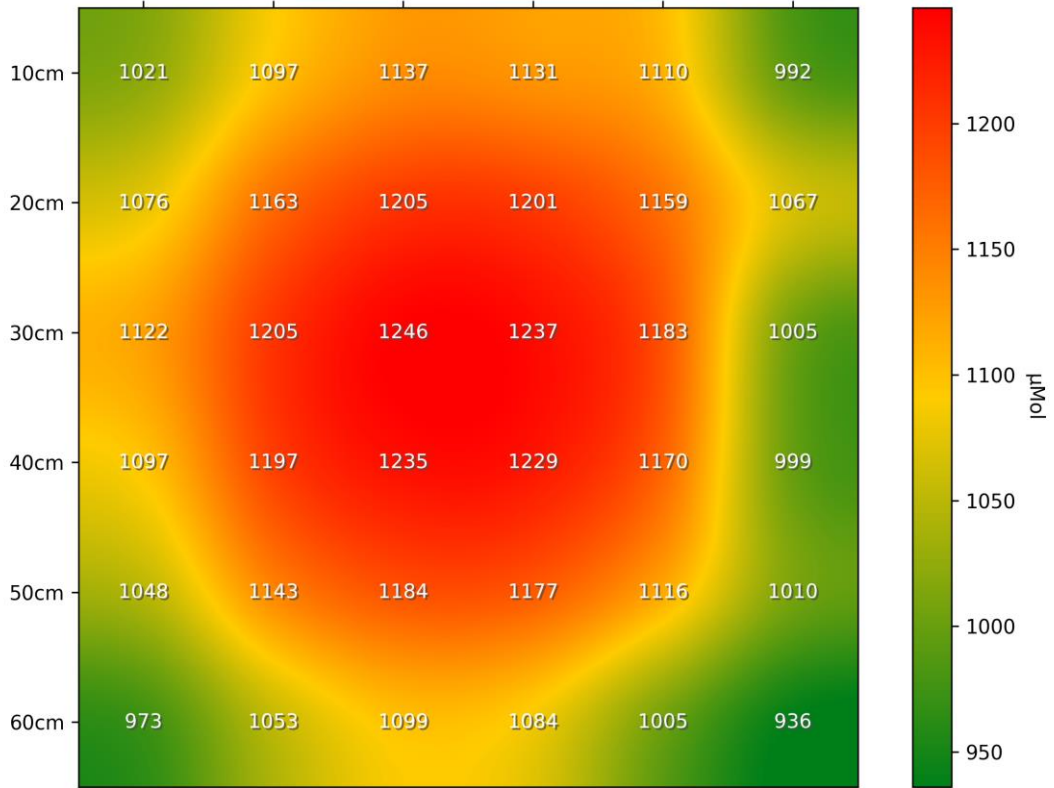

## OPTOELECTRONICS

PPFD Heatmap LT-5840 - LIGHTNING Basic EVO @600mm

PPFD 3D Heatmap LT-5840 - LIGHTNING Basic EVO @600mm